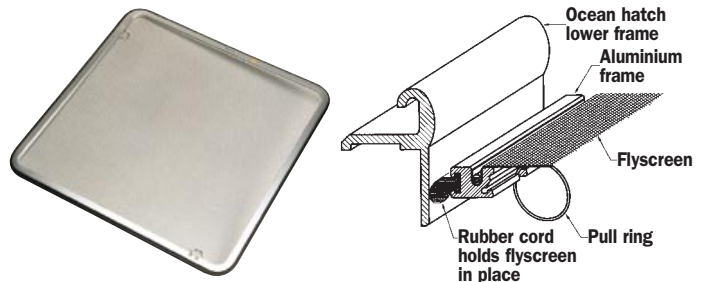

HATCH TRIMKITS

ABS plastic and aluminium trimkits are available to assist boat builders with an easy and stylish way to finish off the hatch interior installation. The kit comes complete with a trim and flyscreen to prevent mosquitoes entering the boat.

ABS Plastic Trim Kit.

Aluminium Trim Kit.

Tab holding Flyscreen into position.

Cross Section of Trim Installation

Ocean & Low-Profile Hatch Trimkits

Hatch Size	ABS Plastic Trimkit		Aluminium Trimkit	
	Ivory Trim	WhiteTrim	Silver Trim	White Trim
00*	367600552	367600252	367900020	367900220
03	367403552	367403252	367903020	367903220
10	367610552	367610252	367910020	367910220
20*	367620552	367620252	367920020	367920220
30	367630552	367630252	367930020	367930220
40	367640552	367640252	367940020	367940220
41	367441552	367441252	367941020	367941220
44	367644552	367644252	367944020	367944220
50	367650552	367650252	367950020	367950220
54	367654552	367654252	367954020	367954220
60	367660552	367660252	367960020	367960220
65	367665552	367665252	367965020	367965220
70	367670552	367670252	-	-
18	367618552	367618252	367918020	367918220
22	367622552	367622252	367922020	367922220

*Ocean hatch size 00 and 20 cannot use alloy trimkits
 *Low-Profile hatches size 00 and 20 cannot use plastic trimkits
 Trimkits cannot be used on flat base Ocean hatches.

Push In Flyscreen

Fits only Ocean 25mm flanged open hatch, trim not required. Simply push the flyscreen into place and the rubber lip will hold it in position.