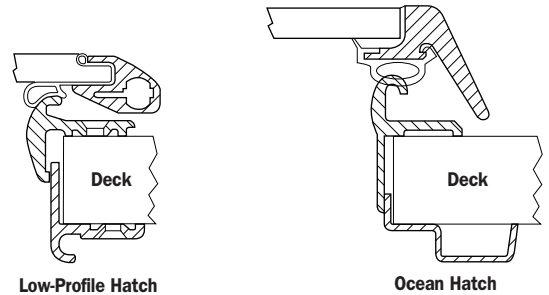

HATCH TRIMKITS

ABS plastic and aluminium trimkits are available to assist boat builders with an easy and stylish way to finish off the hatch interior installation. The kit comes complete with a trim and flyscreen to prevent mosquitoes entering the boat.

ABS Plastic Trim Kit.

Aluminium Trim Kit.

Tab holding Flyscreen into position.

Cross Section of Trim Installation

Ocean & Low-Profile Hatch Trimkits

Hatch Size	ABS Plastic Trimkit		Aluminium Trimkit	
	Ivory Trim	WhiteTrim	Silver Trim	White Trim
00*	367600552	367600252	367900020	367900220
03	367403552	367403252	367903020	367903220
10	367610552	367610252	367910020	367910220
20*	367620552	367620252	367920020	367920220
30	367630552	367630252	367930020	367930220
40	367640552	367640252	367940020	367940220
41	367441552	367441252	367941020	367941220
44	367644552	367644252	367944020	367944220
50	367650552	367650252	367950020	367950220
54	367654552	367654252	367954020	367954220
60	367660552	367660252	367960020	367960220
65	367665552	367665252	367965020	367965220
70	367670552	367670252	-	-
18	367618552	367618252	367918020	367918220
22	367622552	367622252	367922020	367922220

*Ocean hatch size 00 and 20 cannot use alloy trimkits
 *Low-Profile hatches size 00 and 20 cannot use plastic trimkits
 Trimkits cannot be used on flat base Ocean hatches.

Push In Flyscreen

Fits only Ocean 25mm flanged open hatch, trim not required. Simply push the flyscreen into place and the rubber lip will hold it in position.